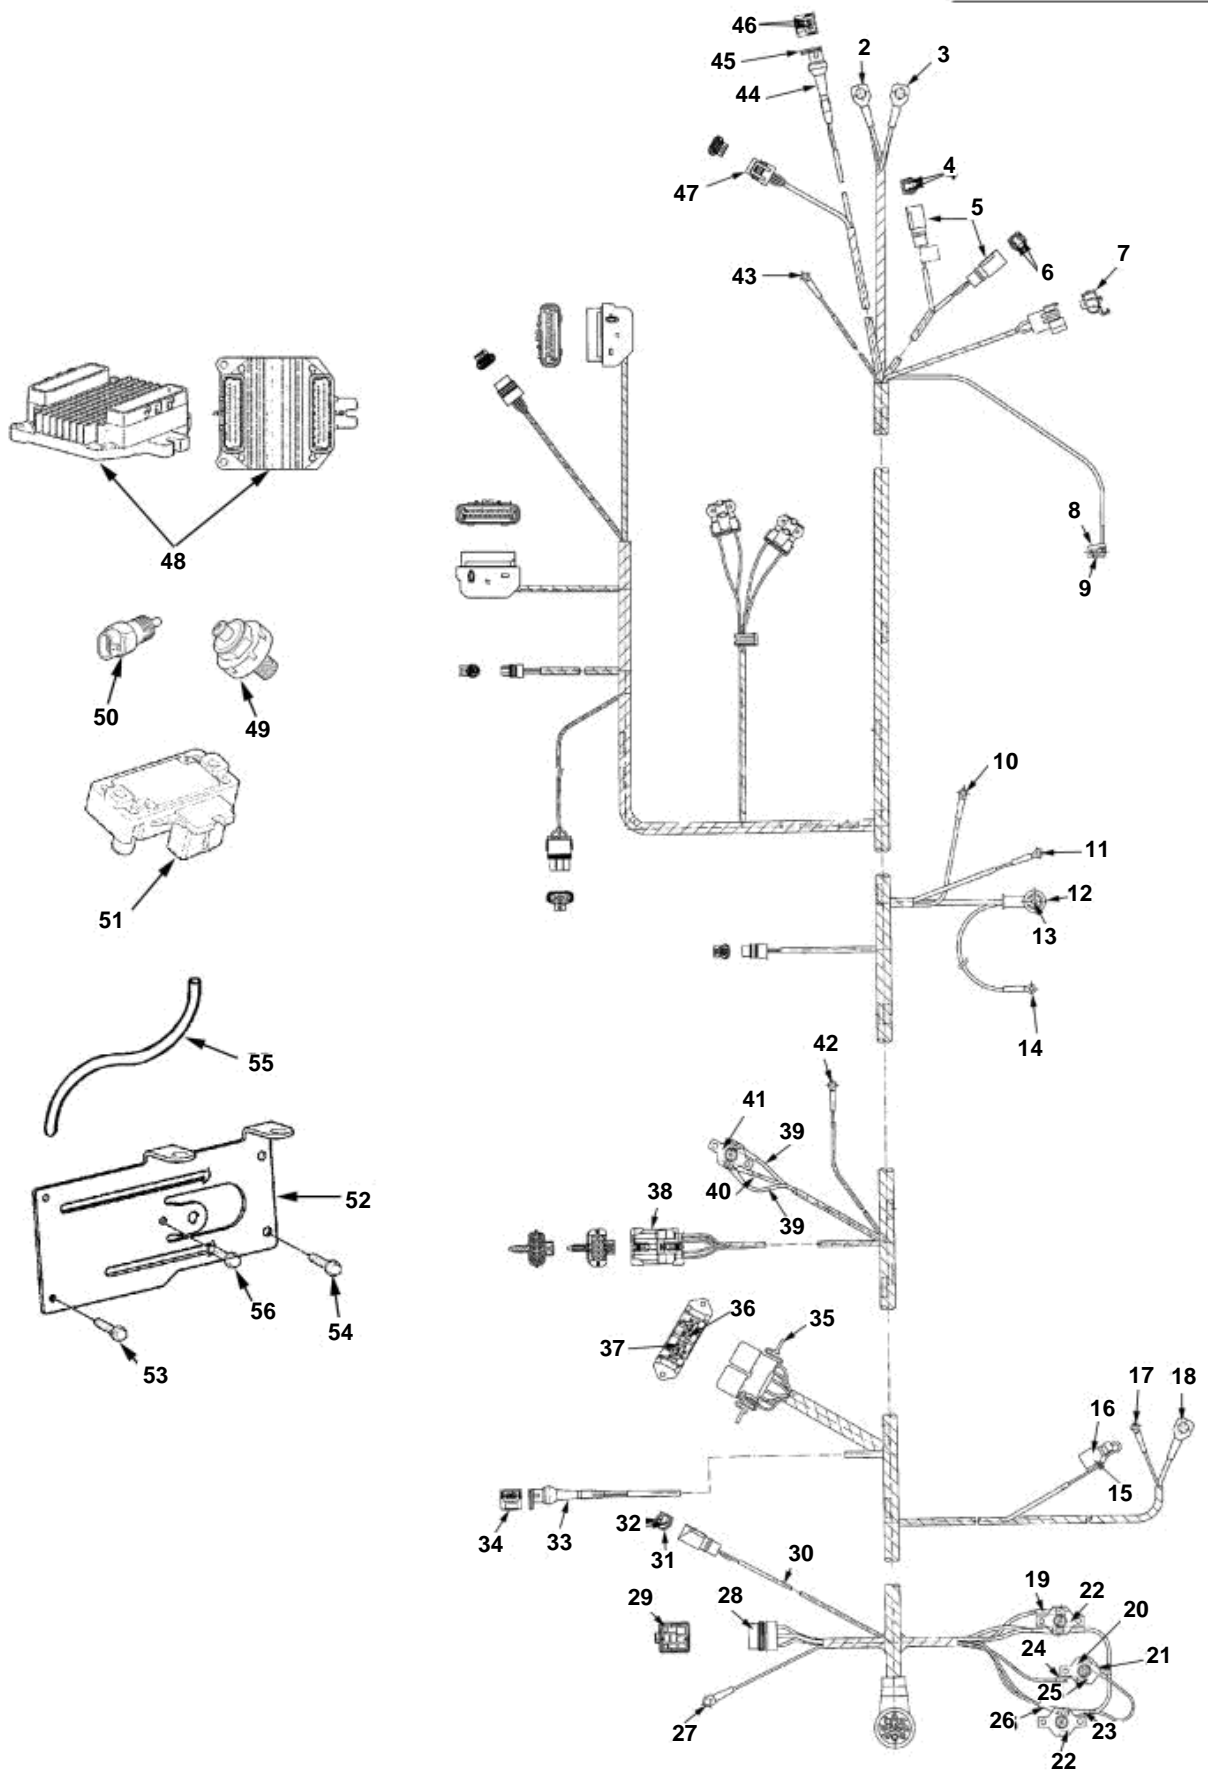

# ENGINE WIRE HARNESS, Gi / GSi

REF	PART NO.	QTY	DESCRIPTION	NOTES
1	3858281	1	Wiring harness	
2	3852527	1	Cable terminal, Alternator ground	Black
3	3852527	1	Cable terminal, Trim sender fuel pump ground	Black
4	3852229	2	Cable terminal	
5	3853565	2	Connector, 2 pin	
6	3852229	2	Cable terminal, Trim sender	
7	3854244	1	Cable, Ignition coil	
8	3853320	1	Cover, Oil pressure switch	
9	3852084	1	Cable terminal, Oil pressure switch	Tan/black
10	3852245	1	Cable terminal, Alternator ground	Black
11	3852235	1	Cable terminal, Alternator excite	Purple
12	3852130	1	Rubber cap, Alternator output	
13	3852038	1	Cable terminal, Alternator output	Orange
14	3852233	1	Cable terminal, Alternator output	
15	3857189	1	Seal, Knock sensor	
16	3853480	1	Terminal casing, Knock sensor	
17	3852235	1	Cable terminal, Starter solenoid-starter terminal	Yellow/red
18	3852527	1	Cable terminal, Starter solenoid	
19	3852245	1	Cable terminal	
20	3852245	1	Cable terminal	
21	3852235	1	Cable terminal	
22	3854164	2	Fuse, 50 amp	
23	3852245	1	Cable terminal	
24	3852235	1	Cable terminal	
25	3854163	1	Breaker, 20 amp	
26	3852245	1	Cable terminal	
27	3852227	1	Cable terminal, Electrical bracket ground	Black
28	3854192	1	Connector, Starter relay	
29	3854192	4	Connector, Starter relay	
30	3852158	1	Lock strap, Shift interrupt to cable trunk	
31	3853565	1	Connector, 2 pin shift interrupt	
32	3852229	2	Cable terminal, Shift interrupt	
33	3853681	1	Cover, Low pressure fuel pump	
34	3853679	2	Cable terminal, Low pressure fuel pump	
35	3852210	1	Bracket, Fuel pump ignition relay	
36	3852246	4	Cable terminal, Fuel pump ignition relay	
37	3852247	4	Cable terminal, Fuel pump ignition relay	
38	3850025	1		
39	3852235	2	Cable terminal, Fuel pump circuit breaker	
40	3852233	1	Cable terminal, Fuel pump circuit breaker	
41	3854163	1	Breaker, 20 amp	
42	3852233	1	Cable terminal, Water temp transmitter	
43	3852233	1	Cable terminal, Oil pressure transmitter	
44	3853681	1	Cover, High pressure fuel pump	
45	3855021	1	Housing, High pressure fuel pump	
46	3853679	2	Cable terminal, High pressure fuel pump	
47	3855245	1	Connector	
48	3858863	1	Ecu	Gi
	3858888	1	Ecu	GSi
49	3850357	1	Knock sensor	
50	3850397	1	Ect sensor	
51	3850396	1	Sender	
52	3857815	1	Bracket, ECM and MAP sensor	
53	3852115	2	Screw, MAP sensor bracket	
54	3852053	3	Screw, ECM to bracket	
55	3857179	4	Hose, MAP sensor	
56	3853398	1	Screw, ECU bracket to riser	